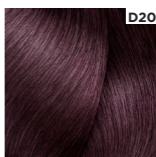

Majirel

MARRONES
CÁLIDOS

Majirel

MARRONES
FRÍOS

FRENCH
BROWNS

Majirel

MAJIBLOND

MAJIREL
HIGH LIFT

Majirel

COOL COVER

Majirel

HIGH RESIST

COLOR
CORRECTION

IRISADOS

Majirel

CONTRAST

ROJO

COBRIZO

MAGENTA

BRONZE

PINK AGATE
BRONZE

OPAL BRONZE

AMBER BRONZE

Majirel

CENIZAS

MOCA

Majirel GLOW

Majirel

— COOL INFORCED —

L'ORÉAL
PROFESSIONNEL
PARIS

www.lorealprofessionnel.es
www.lpcommunity.es