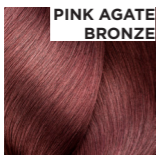

Majirel

MARRONES
CÁLIDOS

Majirel

MARRONES
FRÍOS

FRENCH
BROWNS

Majirel

MAJIBLOND

MAJIREL
HIGH LIFT

Majirel

COOL COVER

Majirel

HIGH RESIST

COLOR
CORRECTION

IRISADOS

Majirel

CONTRAST

ROJO

COBRIZO

MAGENTA

BRONZE

PINK AGATE
BRONZE

OPAL BRONZE

AMBER BRONZE

Majirel

CENIZAS

MOCA

Majirel GLOW

Majirel

— COOL INFORCED —

L'ORÉAL
PROFESSIONNEL
PARIS

www.lorealprofessionnel.es
www.lpcommunity.es