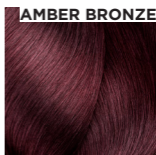

Majirel

MARRONES
CÁLIDOS

Majirel

MARRONES
FRÍOS

FRENCH
BROWNS

Majirel

MAJIBLOND

MAJIREL
HIGH LIFT

Majirel

COOL COVER

Majirel

HIGH RESIST

COLOR
CORRECTION

IRISADOS

Majirel

CONTRAST

ROJO

COBRIZO

MAGENTA

BRONZE

PINK AGATE
BRONZE

OPAL BRONZE

AMBER BRONZE

Majirel

CENIZAS

MOCA

Majirel GLOW

Majirel

— COOL INFORCED —

L'ORÉAL
PROFESSIONNEL
PARIS

www.lorealprofessionnel.es
www.lpcommunity.es